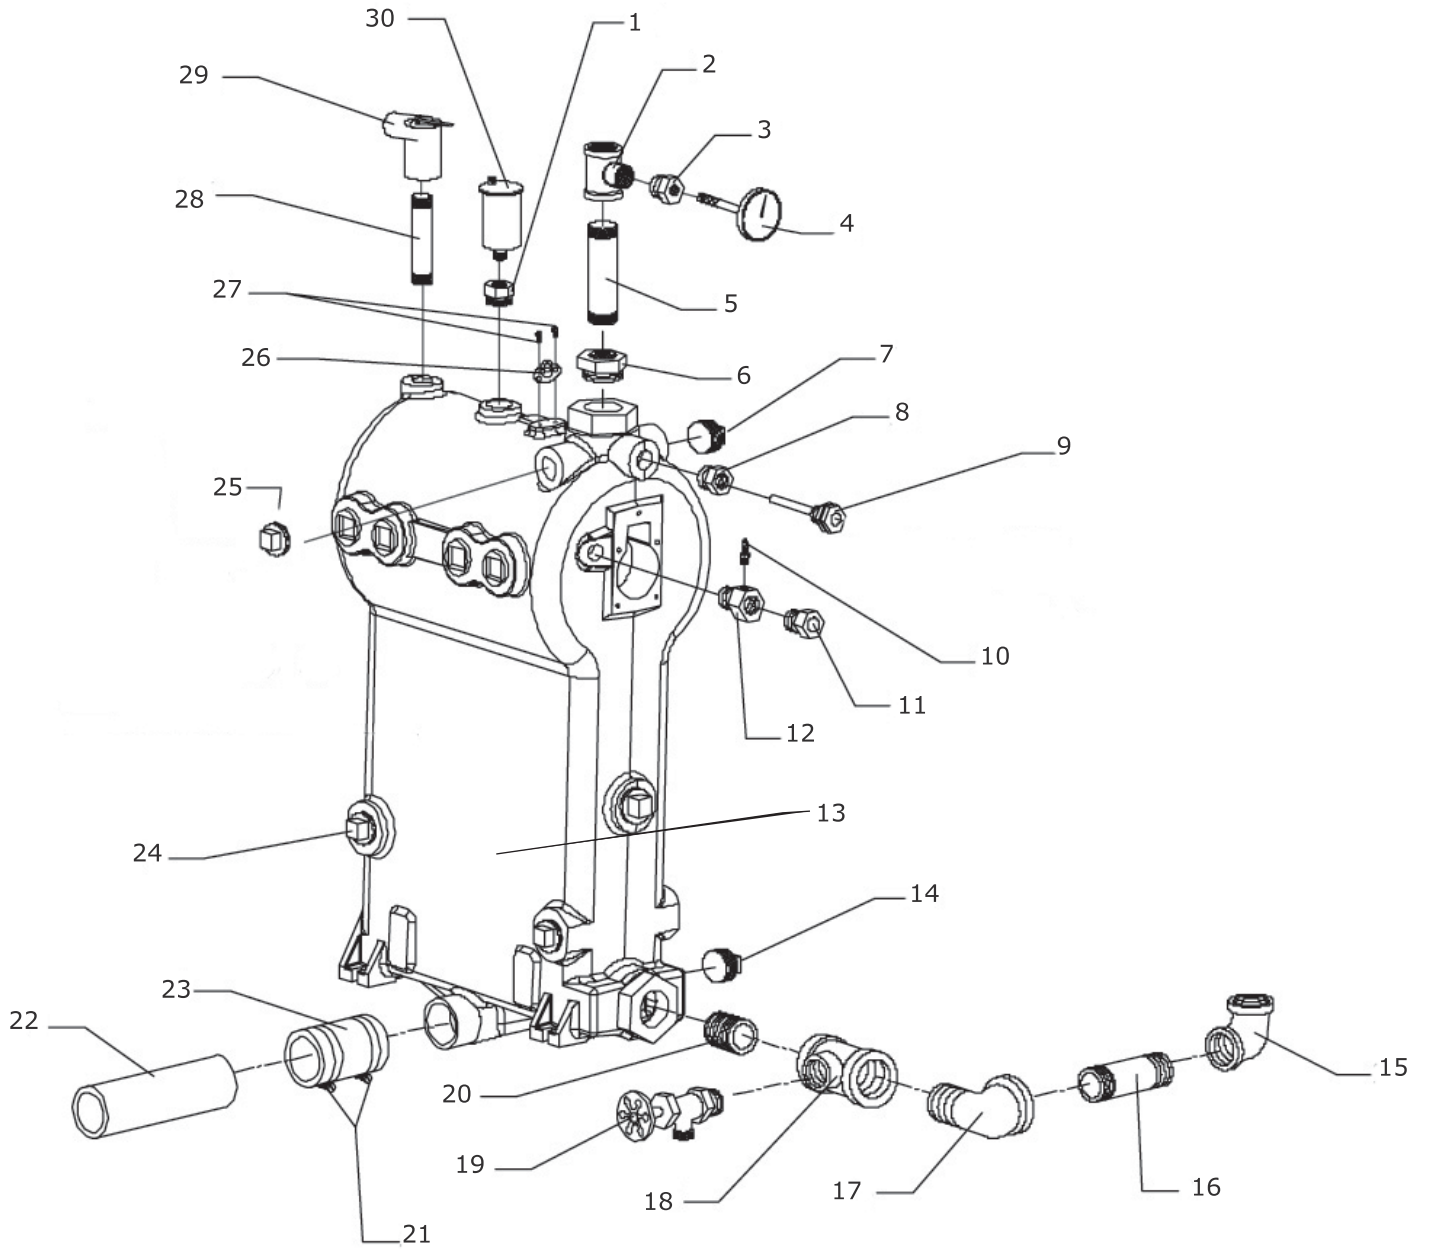

BOILER BLOCK AND PIPING ASSEMBLY

BOILER BLOCK AND PIPING ASSEMBLY

ITEM	PART NO.	DESCRIPTION	QTY.	
	2272160	Block Replacement Kit (Includes the following)	1	
1	240006955	Bushing, 3/4" x 1/8" Forged Steel	1	
6	240006459	Bushing, 1 1/2" x 1/4" 3000# Forged Steel	1	
7	240006957	Plug, 1" Forged Steel	2	
8	240006952	Bushing, 3/4" x 1/2" Forged Steel	1	
9	240009413	Well, Control 1/2" Hydrolevel	1	
10	1230010	Barb fitting, 1/8" x 3/16"	1	
11	14619002	Observation glass 3/4"	1	
12	14631004	Adapter	1	
13	240007283	Aluminum Monoblock Machined	1	
20	240006951	Pipe nipple, 1 1/2" x close Forged Steel	1	
26	1500005	Casting temp safety switch	1	
*	1450011	Threaded Stud 1/4-20 x 1 1/2	5	
*	14695810	Nut, 1/4-20 HWS	5	
*	240006460	Sealant, Anaerobic, 250 ML tube	1	
*	1040004	Bolt, 5/16 x 1 1/2 Carriage	4	
*	1330001	Nut, 5/16-18 Whizlok,	4	
*	14695004	Self Tapping Screw 8-32 x 3/8	2	
The following parts are not included in the block replacement kit				
2	PF05901	1 1/4" x 1 1/4" x 3/4" Std. Black Tee	1	
3	1060002	3/4" x 1/4" Std. Black Iron Bushing	1	
4	1260006SP	Temp/Pressure Gauge, 2" Shank	1	
5	PF06501	1 1/4" x 7" NPT Std. Black Pipe Nipple	1	
14	240006957	Plug, 1" Forged Steel	2	
15	1190002	Elbow 1 1/4" x 90°	1	
16	1310002	Nipple, Std. Blk. 1 1/4" x 4 1/2"	1	
17	1190004	1 1/4" Street Elbow Blk. 90°	1	
18	1510010	Reducing Tee 1 1/2" x 1 1/4" x 3/4"	1	
19	14622000	Valve BLR DR 3/4"	1	
21	14631302	Clamp stainless steel #44	2	
22	240006827	Vent Pipe 2" CPVC SCH-40 x 7" S636	1	
23	14631301	Hose 3" Long x 2 3/8" ID x 2 3/4" OD	1	
24	1395002	1 1/4" Socket Head Plug	16	
27	14695802	Screw Soc HD Cap 8-32 x 3/16"	2	
28	14607002	3/4" x 6 1/2" Std. Black Nipple	1	
29	14622011	3/4" Relief Valve	1	
30	1580006	Air Purge Vent w/Check Valve	1	
*	290009365	High Limit, LWCO Control	1	
	550002586	Kit, replacement LWCO /High Limit Control	1	
*	550002586 LWCO Replacement Kit	240009365	LWCO, High Limit	1
		240009413	Well, High Limit	1
* Not Shown