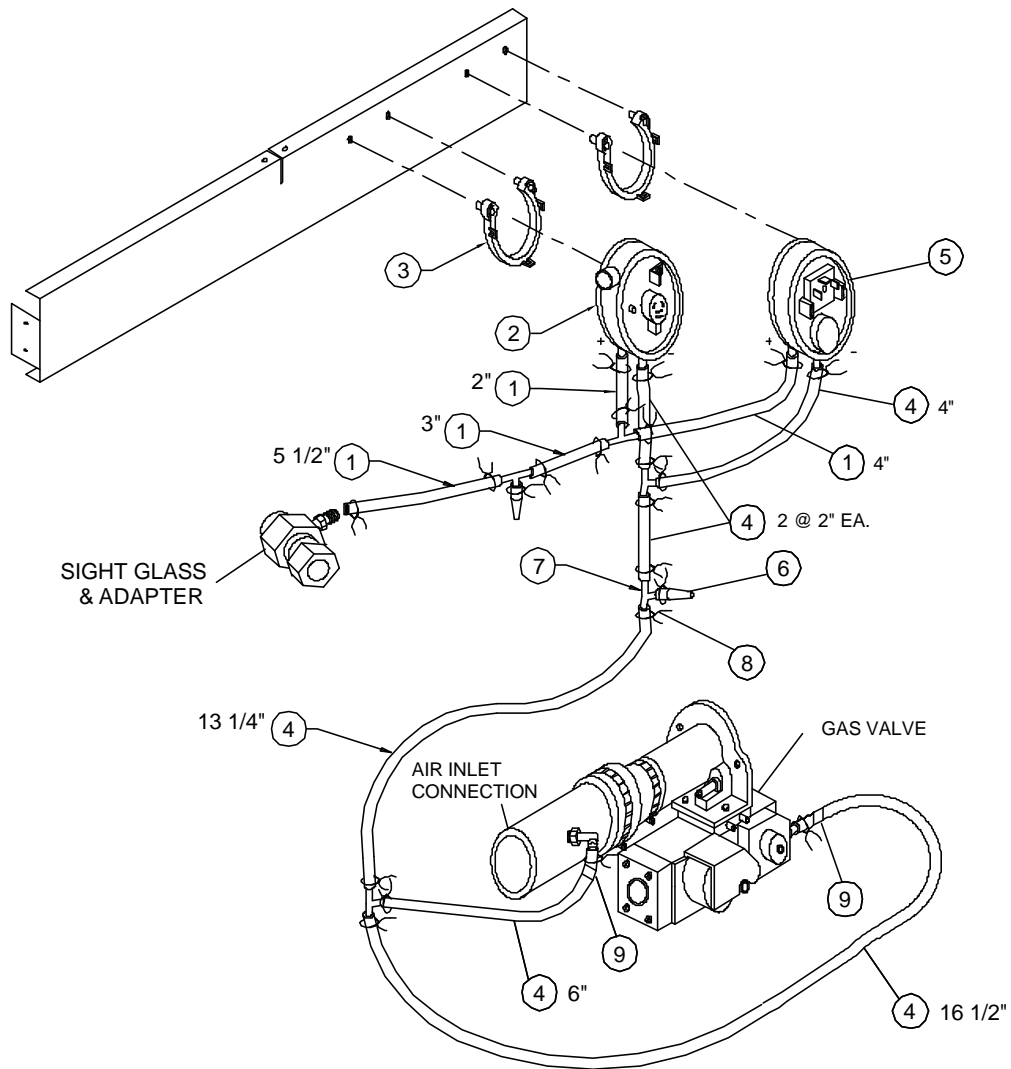

EXHAUST TEE AND CONDENSATE TRAP ASSEMBLY

ITEM	PART NO.	DESCRIPTION	QTY.
1	240006820	Vent Pipe 2" CPVC SCH-40 x 29½" S636	2
2	3001406	Tee 2" CPVC SCH-80 S636, w/ hole	1
3	240006827	Vent Pipe 2" CPVC SCH-40 x 7" S636	1
4	240005852	Cleanout, PVC, 2"	1
*	240007536	Parts Bag, 90-200 Condensate (contains items 5-11)	
5	1001002	PVC Fitting ½" NPT Male x ½" Slip Female	1
6	240007260	Pipe ½" PVC SCH-40 x 1⅜"	1
7	1190005	Elbow ½" x 90° PVC SCH-40	3
8	240007262	Pipe ½" PVC SCH-40 x 3¾"	2
9	240007261	Pipe ½" PVC SCH-40 x 2"	1
10	1510012	Tee ½" x ½" x ½" PVC SCH-40	1
11	240007263	Pipe ½" PVC SCH-40 x 12"	1
*	240007554	3" Concentric Vent Kit ULC S636	1
*	240006822	Coupling, 2" CPVC	1

550001925 condensate Trap / Exhaust Tee Kit (contains items 2 thru 11 as well as parts for connecting to existing vent and condensate lines.)

* Not Shown

MIXER AND AIR PRESSURE SWITCH ASSEMBLY

ITEM	PART NO.	DESCRIPTION	QTY.
1	1552014	Silicone Tubing, $\frac{3}{16}$ " I.D.	Varies
2	1401004	Air Pressure Switch, $3\frac{1}{2}$ " W.C.	1
3	1401002	Air Pressure Switch Clip	2
4	1552004	Orange Silicone Tubing, $\frac{3}{16}$ " I.D.	Varies
5	1401003	Air Pressure Switch. $\frac{1}{2}$ " W.C.	1
6	1230006	$\frac{3}{16}$ " Black Vinyl Cap	2
7	1510009	Plastic Barbed Hose Tee, $\frac{3}{16}$ " I.D.	5
8	1110001	Rotor Clamp	22
9	PB-002.02	Pilot Orifice, BBR10	2