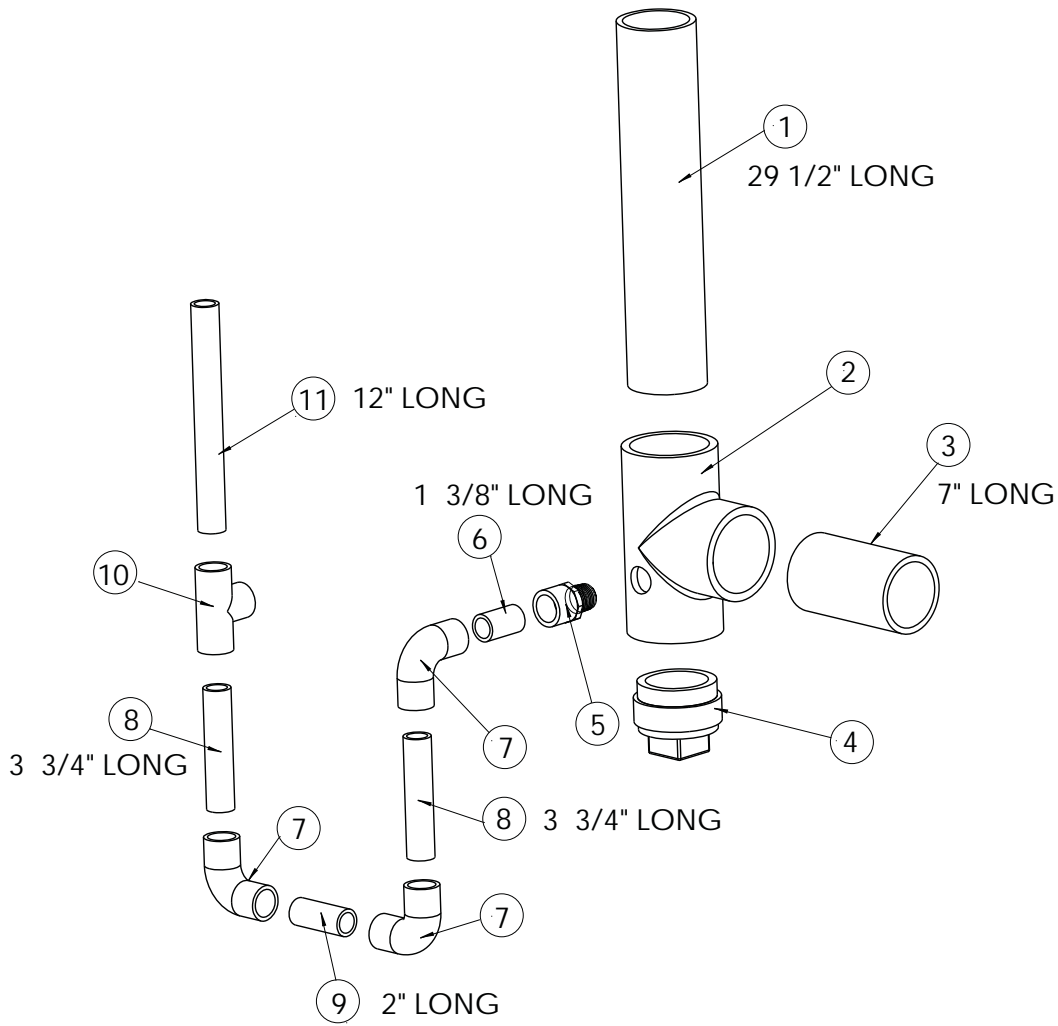

EXHAUST TEE AND CONDENSATE TRAP ASSEMBLY

ITEM	PART NO.	DESCRIPTION	QTY.
1	240006820	Vent Pipe 2" CPVC SCH-40 x 29½" S636	2
2	3001406	Tee 2" CPVC SCH-80 S636, w/ hole	1
3	240006827	Vent Pipe 2" CPVC SCH-40 x 7" S636	1
4	240005852	Cleanout, PVC, 2"	1
*	240007536	Parts Bag, 90-200 Condensate (contains items 5-11)	
5	1001002	PVC Fitting ½" NPT Male x ½" Slip Female	1
6	240007260	Pipe ½" PVC SCH-40 x 1⅜"	1
7	1190005	Elbow ½" x 90° PVC SCH-40	3
8	240007262	Pipe ½" PVC SCH-40 x 3¾"	2
9	240007261	Pipe ½" PVC SCH-40 x 2"	1
10	1510012	Tee ½" x ½" x ½" PVC SCH-40	1
11	240007263	Pipe ½" PVC SCH-40 x 12"	1
*	240007554	3" Concentric Vent Kit ULC S636	1
*	240006822	Coupling, 2" CPVC	1