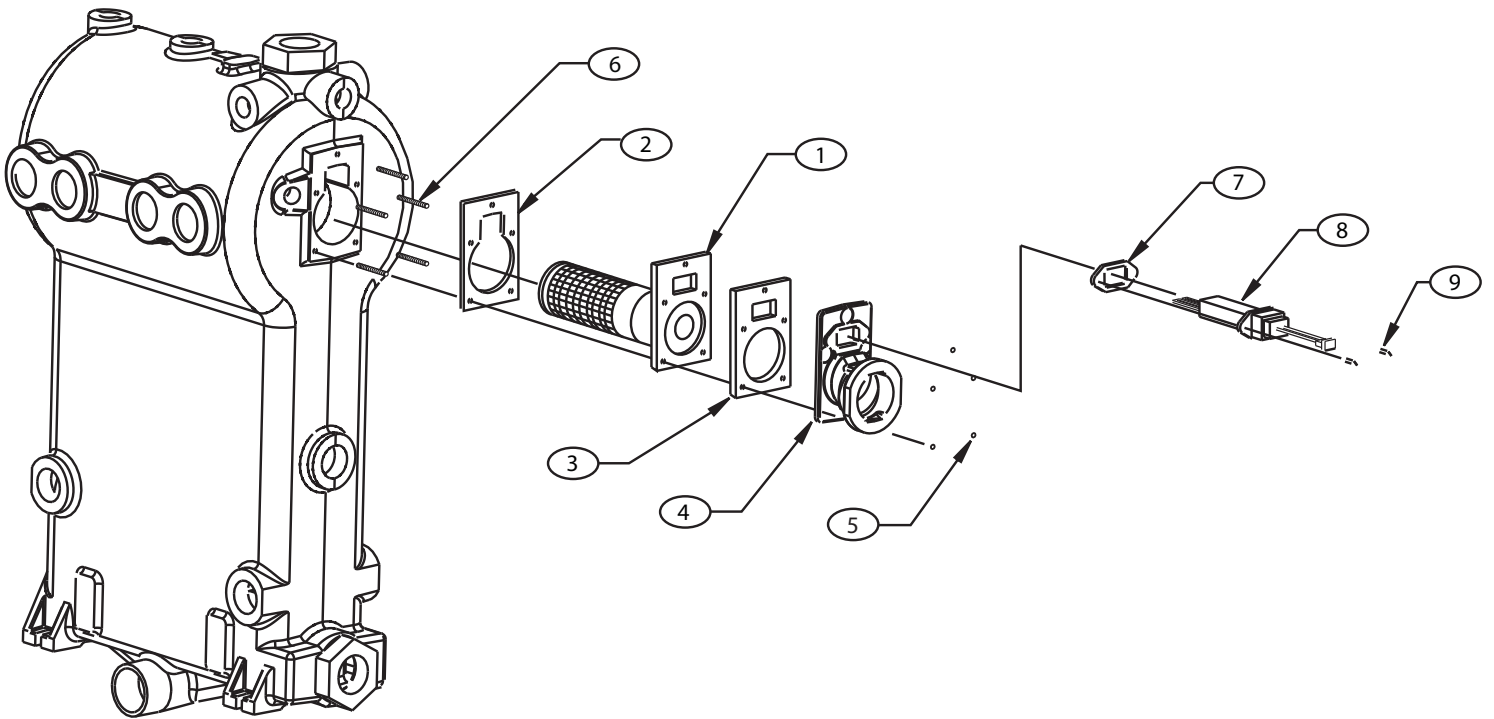

BURNER ASSEMBLY

ITEM	PART NO.	DESCRIPTION	QTY.
1	2272149	Burner Replacement Kit	1
2	1250009	Burner/Casting Gasket	1
3	1250008	Burner/Flue Adapter Gasket	1
4	12101022	Flue Adapter	1
5	14695810	Hex Nut w/Serrated Washer ¼"-20	5
6	1450011	Threaded Stud ¼"-20 x 1½"	5

Hot Surface Igniter Replacement Kit (P/N#2272133)

(includes Items 7-9 (below))

7	1250010	Igniter/Mixer Gasket	1
8	1264005	Hot Surface Igniter	1
9	14695809	Screw 10-32 x ¾"	2