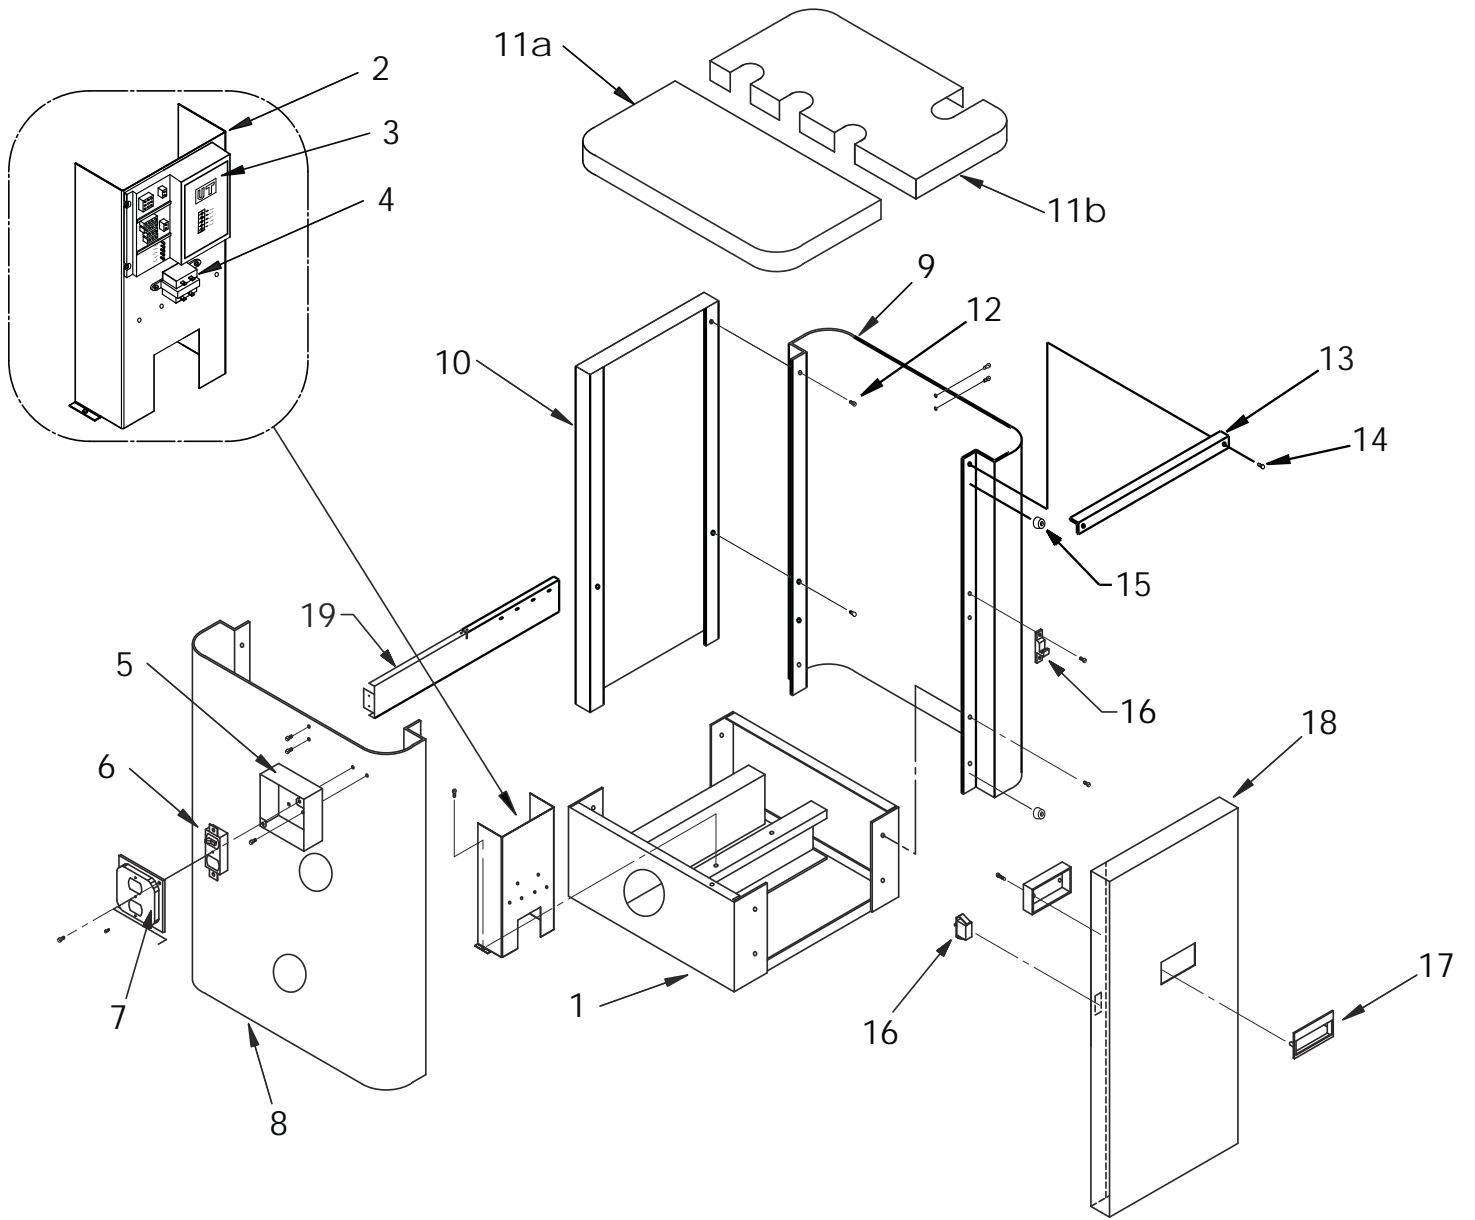

JACKET AND BASE ASSEMBLY

ITEM	PART NO.	DESCRIPTION	QTY.
1	2272144	Base Replacement Kit (125-200)	1
2	650001028	Control Panel	1
3	14662803	Control Integrated	1
4	550001339	40 VA Transformer Replacement Kit	1
5	14631316	4" x 4" x 2 1/8" J-Box	1
6	14631319	Switch, P & S	1
7	14631318	J-Box Plate Cover	1
	2272152AD	Jacket Panel, Left Side Replacement Kit, Gray	1
	2272151AD	Jacket Panel, Right Side Replacement Kit, Gray	1
10	750001031AC	Jacket Panel, Back, Blue	1
11a	2370003AC	Jacket Panel, Top Left, Blue	1
11b	2370004AC	Jacket Panel, Top Right, Blue	1
12	14695074	Screw #10 x 1/2" ZP	14
13	750001034	Jacket Tie Bar	1
14	14695060	Screw #10 x 1/2"	12
15	1225013	Tap Bumper	4
16	1225012	Latch and Clip Kit	1
17	14631095	Door Pull	1
18	2272150	Jacket Service Door Replacement Kit	1
19	2485001	Pressure Switch Mounting Plate	1
*	240006970	Wire Harness	1
*	14631174	2 1/2" Plug	1
*	2272164AH	Jacket, Complete Replacement Kit, Blue and Gray	1